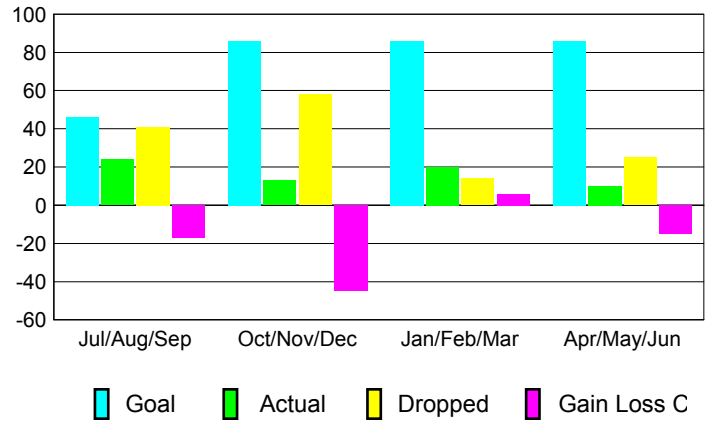

2012-2013 GMT Reports for District (or Undistricted) **District 13 C**

GMT: **JERRY SMITH**

Location: **OHIO**

GMT CA: **1**

**CLUBS**

Month	New Club Goal	Actual New Clubs	Actual Dropped Clubs	Gain/Loss of Clubs
<b>2012-2013</b>				
Jul/Aug/Sep	0	0	0	0
Oct/Nov/Dec	2	0	3	-3
Jan/Feb/Mar	2	0	-2	2
Apr/May/June	2	0	0	0
<b>Totals</b>	<b>6</b>	<b>0</b>	<b>1</b>	<b>-1</b>

**MEMBERSHIP**

Month	Net Memb Goal	Actual New Memb	Actual Dropped Memb	Gain/Loss of Memb
<b>2012-2013</b>				
Jul/Aug/Sep	46	24	41	-17
Oct/Nov/Dec	86	13	58	-45
Jan/Feb/Mar	86	20	14	6
Apr/May/June	86	10	25	-15
<b>Totals</b>	<b>304</b>	<b>67</b>	<b>138</b>	<b>-71</b>

**Club Results 2012-2013**

Goal, New, Dropped, Gain/Loss

**Membership Results 2012-2013**

Goal, New, Dropped, Gain/Loss

**YTD Status Quo Clubs 2012-2013**

Status Quo Clubs Compared to Status Quo Members

**Gender Comparison 2012-2013**